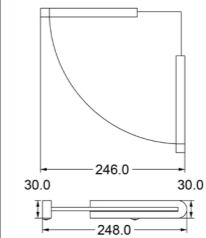

Corner Shelf

Zamak