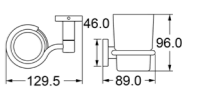

Soap Dish

Zamak