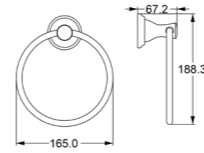

Zamak Bases With ϕ 16mm Stainless Steel Tube

Towel Bar(18")

Zamak Bases With ϕ 16mm Stainless Steel Tube

www.advance-hardware.com

www.advance-hardware.com

TS36

Towel Ring

Zamak