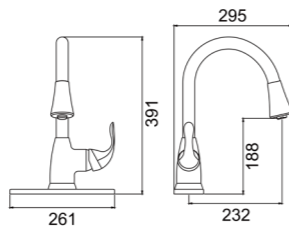

Z046
Zinc + Stainless Steel