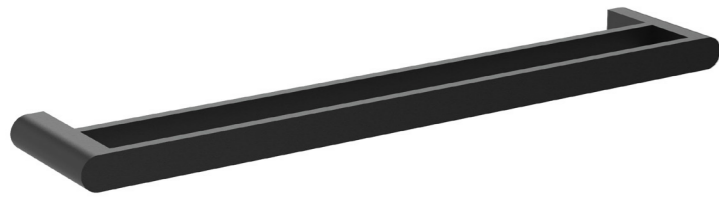

Zamak

Tumbler Holder

Zamak

***TS5150**

Towel Bar (18/24")

Zamak Bases With ϕ 12mm Stainless Steel Tube

www.advance-hardware.com

***TS5150**

Towel Ring

Zamak Base With Stainless Steel Tube

Hook

Zamak

Paper Holder

Zamak Base With Stainless Steel Tube & Steel Plate

www.advance-hardware.com

***TS30**

Double Towel Bar (24")

Zamak

Glass Shelf (21")

Zamak

Towel Bar (18")

Zamak

***TS30**

Swivel Towel Bar