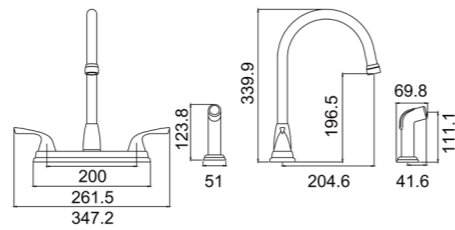

www.advance-hardware.com

www.advance-hardware.com