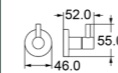

TS201

Bath Towel Bar (24")

Zamak Bases With ϕ 12mm stainless steel tube

Towel Bar (24")

Zamak Bases With ϕ 12mm stainless steel tube

Towel Bar (18")

Zamak Bases With ϕ 12mm stainless steel tube

www.advance-hardware.com

www.advance-hardware.com

TS201

Towel Ring

Zamak Base With Stainless Steel Tube

Hook

Zamak

Paper Holder

Zamak Base With Stainless Steel Tube

Soap Dish

Zamak Base With Steel Dish

Soap Dish

Zamak

Tumbler Holder

Zamak