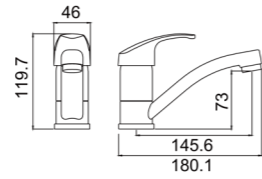

Z035
Zinc + Stainless Steel