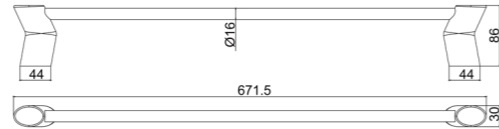

*TS96

Towel Bar (24")

Zinc+SS201 Tube