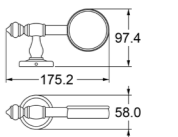

Zamak

Soap Dish / Tumbler Holder

Zamak

TS201

Bath Towel Bar (24")

Zamak Bases With ϕ 12mm stainless steel tube

Towel Bar (24")

Zamak Bases With ϕ 12mm stainless steel tube