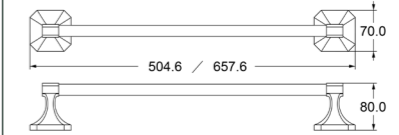

*TS11

Towel Bar (18/24")
Zamak Bases With φ19mm Stainless Steel Tube

Hook
Zamak