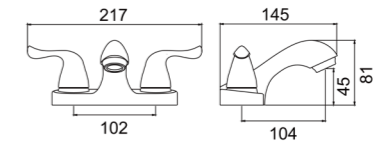

Z039
Zinc + Stainless Steel