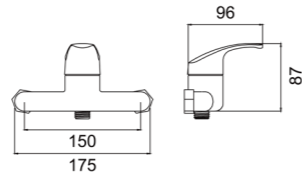

Z027
Brass

Z028
Brass

Z030
Brass

Z032
Brass