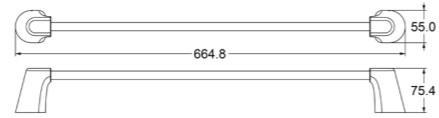

TS35

Towel Bar (24")

Zamak Bases With \varnothing 14mm Stainless Steel Tube

Towel Bar (18")

Zamak Bases With \varnothing 14mm Stainless Steel Tube

www.advance-hardware.com

www.advance-hardware.com

TS35