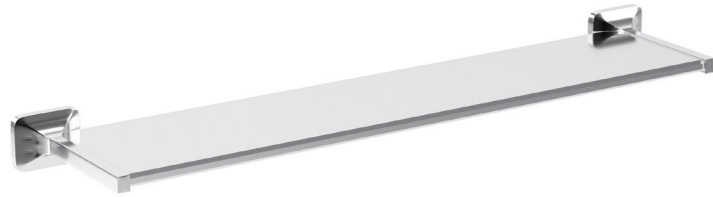

Zamak

TS202

Towel Bar (18/24")
Zamak Bases With 16x16mm Square Aluminium Tube

Towel Ring
Zamak Base With Aluminium Tube

Hook
Zamak

Paper Holder
Zamak Bases With Plastic Tube

Towel Ring
Zamak Base With Stainless Steel Tube

Paper Holder
Zamak Base With Steel Bar

www.advance-hardware.com

www.advance-hardware.co

***TS11**

Towel Bar (18/24")
Zamak Bases With φ19mm Stainless Steel Tube

Hook
Zamak

***TS16**

Towel Bar (18/24/30")

Zamak Bases With 19x19mm Square Aluminium Tube

Glass Shelf (24")

Zamak Bases With Stainless Steel Plate

Towel Shelf

Zamak Bases With 19x19mm Square Stainless Steel Tube

www.advance-hardware.com

www.advance-hardware.com