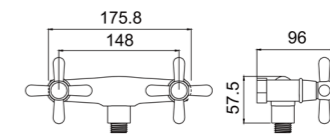

Z027
Brass

Z030
Brass

Z032
Brass