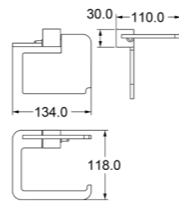

Paper Holder With Lid
Zamak

Soap Dispenser
Zamak