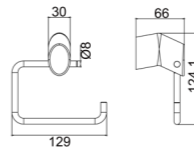

Soap Dish / Tumbler Holder

Zinc+Steel