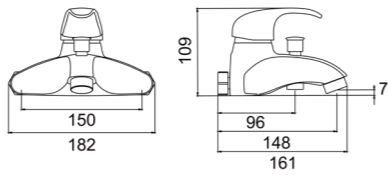

Z033
Brass

Z030
Brass