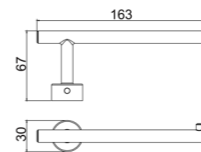

Soap Dish / Tumbler Holder

Zinc