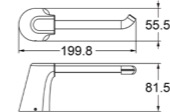

Towel Ring

Zamak Base With Stainless Steel Tube

Hook

Zamak

Paper Holder

Zamak

TS36

Towel Bar (24")