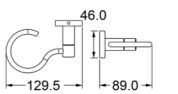

Zamak

TS202

Towel Bar (18/24")
Zamak Bases With 16x16mm Square Aluminium Tube

Towel Ring
Zamak Base With Aluminium Tube

Hook
Zamak

Paper Holder
Zamak Bases With Plastic Tube

Towel Ring
Zamak Base With Stainless Steel Tube