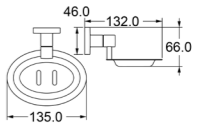

Soap Dish

Zamak Base With Steel Dish