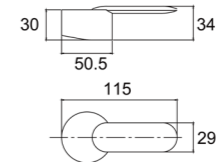

A91
Zinc Metal Alloy