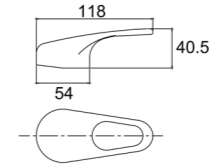

A28
Zinc Metal Alloy