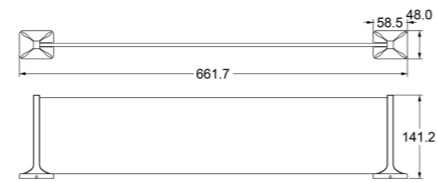

Zamak Bases With 19x19mm Square Aluminium Tube

Glass Shelf (24")

Zamak Bases With Stainless Steel Plate

Towel Shelf

Zamak Bases With 19x19mm Square Stainless Steel Tube

www.advance-hardware.com

www.advance-hardware.com