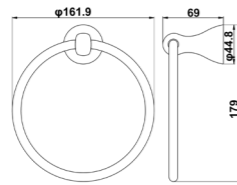

Towel Ring
Zamak

Hook
Zamak