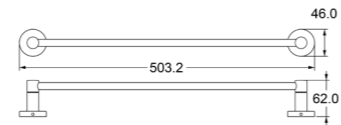

Towel Bar (18")

Zamak Bases With ϕ 12mm stainless steel tube

www.advance-hardware.com

www.advance-hardware.com