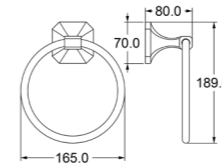

Zamak

TS202

Towel Bar (18/24")
Zamak Bases With 16x16mm Square Aluminium Tube

Towel Ring
Zamak Base With Aluminium Tube

Hook
Zamak

Paper Holder
Zamak Bases With Plastic Tube

Towel Ring
Zamak Base With Stainless Steel Tube