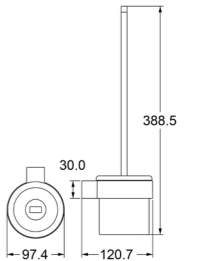

TS35

Towel Bar (24")

Zamak Bases With \varnothing 14mm Stainless Steel Tube

Towel Bar (18")

Zamak Bases With \varnothing 14mm Stainless Steel Tube

www.advance-hardware.com

www.advance-hardware.com

TS35