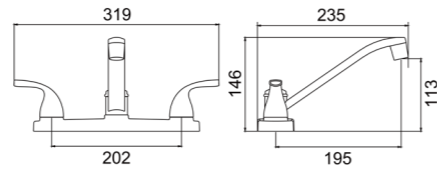

Z042
Zinc + Stainless Steel