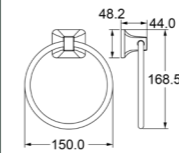

*TS16

Towel Ring

Zamak Base With Aluminium Tube