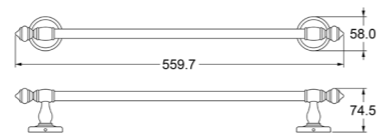

Zamak Bases With ϕ 16mm stainless steel tube

Towel Bar (24")

Zamak Bases With ϕ 16mm stainless steel tube

Towel Bar (18")

Zamak Bases With ϕ 16mm stainless steel tube

www.advance-hardware.com

www.advance-hardware.com