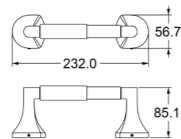

Zamak

TS202

Towel Bar (18/24")
Zamak Bases With 16x16mm Square Aluminium Tube

Towel Ring
Zamak Base With Aluminium Tube

Hook
Zamak

Paper Holder
Zamak Bases With Plastic Tube

Towel Ring
Zamak Base With Stainless Steel Tube