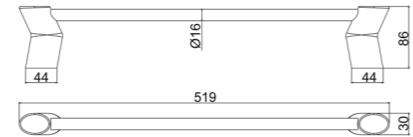

Towel Bar (18")

Zinc+SS201 Tube