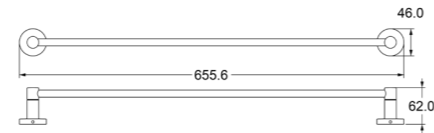

Zamak

Soap Dish / Tumbler Holder

Zamak

TS201

Bath Towel Bar (24")

Zamak Bases With ϕ 12mm stainless steel tube

Towel Bar (24")

Zamak Bases With ϕ 12mm stainless steel tube