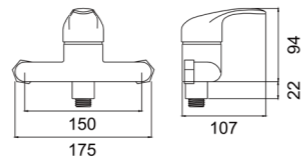

Z027
Brass

Z029
Brass

Z030
Brass

Z032
Brass