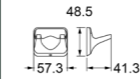

*TS16

Towel Bar (18/24/30")

Zamak Bases With 19x19mm Square Aluminium Tube

Glass Shelf (24")

Zamak Bases With Stainless Steel Plate

Towel Shelf

Zamak Bases With 19x19mm Square Stainless Steel Tube

www.advance-hardware.com

www.advance-hardware.com

*TS16

Towel Ring

Zamak Base With Aluminium Tube

Hook

Zamak

Paper Holder

Zamak Bases With Plastic Tube

Soap Dish

Zamak

Tumbler Holder

Zamak