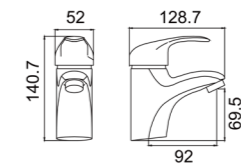

Z027
Brass

Z030
Brass

Z032
Brass