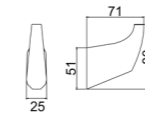

*TS94

Towel Bar (24")

Zinc+SS201 Tube

Towel Bar (18")

Zinc+SS201 Tube

www.advance-hardware.com

www.advance-hardware.com

*TS94

Towel Ring

Zinc+SS201 Tube

Hook

Zinc

Soap Dish / Tumbler Holder

Zinc+SS201 Tube