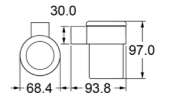

Robe Hook
Zamak