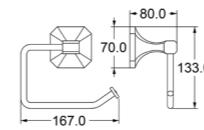

TS202

Towel Ring
Zamak Base With Aluminium Tube

Hook
Zamak

Paper Holder
Zamak Bases With Plastic Tube

Paper Holder
Zamak Base With Steel Bar

www.advance-hardware.com

www.advance-hardware.co

*TS11

Towel Bar (18/24")
Zamak Bases With φ19mm Stainless Steel Tube

Hook
Zamak