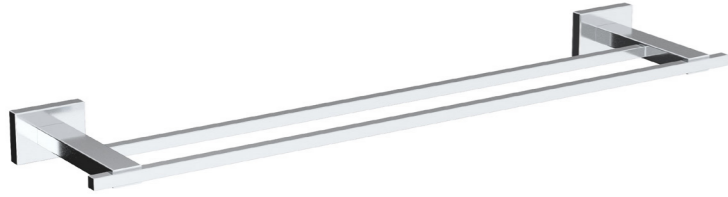

Faucets

73

Taps

80

Shower Room Handles

TS101

Double Towel Bar (24")
Zamak Bases With Aluminium Bar

Towel Bar (24")
Zamak Bases With Aluminium Bar

Towel Bar (18")
Zamak Bases With Aluminium Bar

www.advance-hardware.com

www.advance-hardware.com

TS101

Towel Ring
Zamak Base With Aluminium Bar

Hook
Zamak

TS200

Double Towel Bar (24")

Zamak Bases With ϕ 16mm stainless steel tube

Towel Bar (24")

Zamak Bases With ϕ 16mm stainless steel tube

Towel Bar (18")

Zamak Bases With ϕ 16mm stainless steel tube

www.advance-hardware.com

www.advance-hardware.com