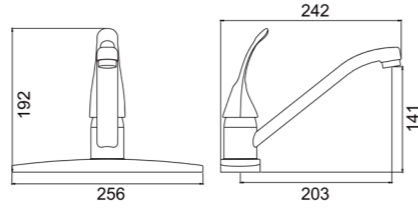

Z041
Zinc + Stainless Steel