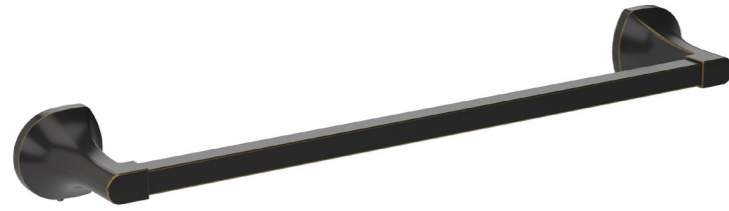

Towel Bar (18")

Zamak Bases With ϕ 12mm stainless steel tube

www.advance-hardware.com

www.advance-hardware.com

TS201

Towel Ring

Zamak Base With Stainless Steel Tube

Hook

Zamak

Paper Holder

Zamak Base With Stainless Steel Tube

Soap Dish

Zamak Base With Steel Dish

Soap Dish

Zamak

Tumbler Holder

Zamak

TS202

Towel Bar (18/24")
Zamak Bases With 16x16mm Square Aluminium Tube

Towel Ring
Zamak Base With Aluminium Tube

Hook
Zamak

Paper Holder
Zamak Bases With Plastic Tube

Towel Ring
Zamak Base With Stainless Steel Tube