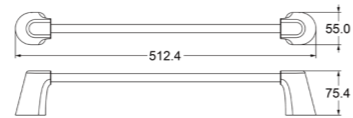

TS35

Towel Bar (24")

Zamak Bases With \varnothing 14mm Stainless Steel Tube

Towel Bar (18")

Zamak Bases With \varnothing 14mm Stainless Steel Tube

www.advance-hardware.com

www.advance-hardware.com

TS35