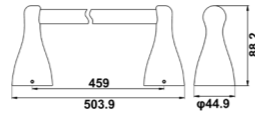

TS62

Towel Bar
Zamak