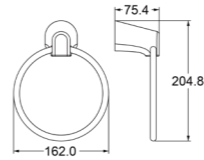

TS35

Towel Ring

Zamak Base With Stainless Steel Tube