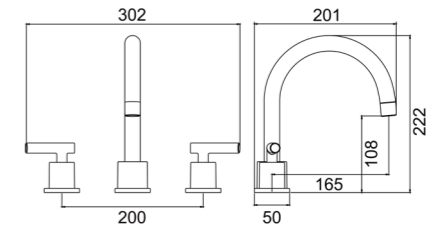

Z045
Zinc + Stainless Steel