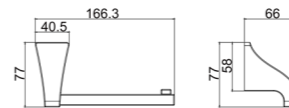

Towel Ring

Zinc+SS201 Tube

Hook

Zinc

Soap Dish / Tumbler Holder

Zinc

***TS96**

Towel Bar (24")