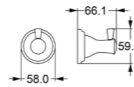

TS36

Towel Bar (24")

Zamak Bases With ϕ 16mm Stainless Steel Tube

Towel Bar(18")

Zamak Bases With ϕ 16mm Stainless Steel Tube

www.advance-hardware.com

www.advance-hardware.com

TS36

Towel Ring

Zamak

Hook

Zamak

Paper Holder

Zamak