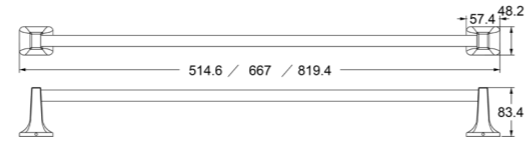

Zamak Bases With 19x19mm Square Aluminium Tube

Glass Shelf (24")

Zamak Bases With Stainless Steel Plate

Towel Shelf

Zamak Bases With 19x19mm Square Stainless Steel Tube

www.advance-hardware.com

www.advance-hardware.com