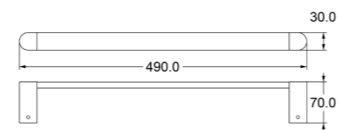

Double Towel Bar (24")

Zamak

Glass Shelf (21")

Zamak

Towel Bar (18")

Zamak

***TS30**

Swivel Towel Bar