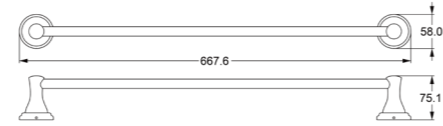

TS36

Towel Bar (24")

Zamak Bases With ϕ 16mm Stainless Steel Tube