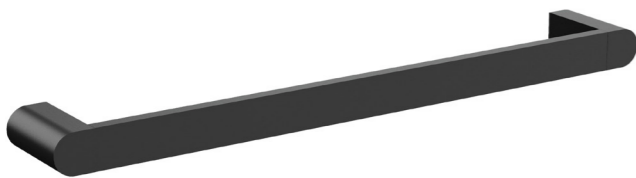

Glass Shelf (21")

Zamak

Towel Bar (18")

Zamak