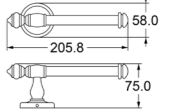

Zamak

Soap Dish / Tumbler Holder

Zamak

TS201

Bath Towel Bar (24")

Zamak Bases With ϕ 12mm stainless steel tube

Towel Bar (24")

Zamak Bases With ϕ 12mm stainless steel tube