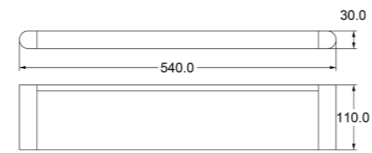

Glass Shelf (21")

Zamak