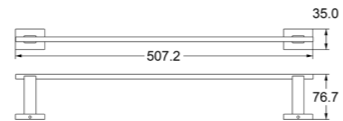

www.advance-hardware.com

www.advance-hardware.com