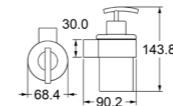

*TS30

Spare Paper Holder
Zamak

Paper Holder Without Lid
Zamak

*TS30

Soap Dish
Zamak

Double Tumbler
Zamak

Tumbler
Zamak

Robe Hook
Zamak

Soap Dispenser
Zamak