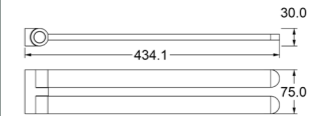

*TS30

Swivel Towel Bar

Zamak