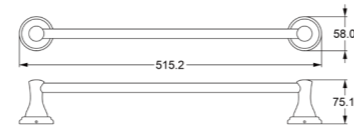

Towel Bar(18")

Zamak Bases With ϕ 16mm Stainless Steel Tube