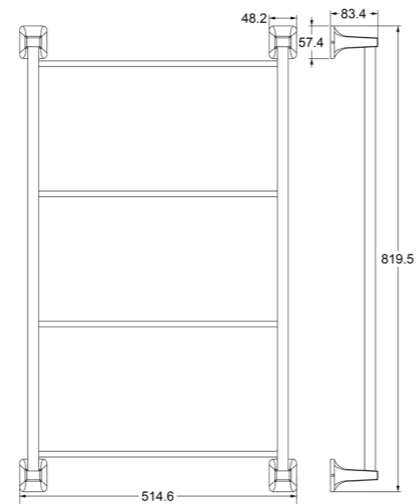

Zamak Bases With 19x19mm Square Aluminium Tube

Glass Shelf (24")

Zamak Bases With Stainless Steel Plate

Towel Shelf

Zamak Bases With 19x19mm Square Stainless Steel Tube

www.advance-hardware.com

www.advance-hardware.com