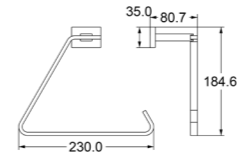

Towel Bar (18")
Zamak Bases With Aluminium Bar

www.advance-hardware.com

www.advance-hardware.com

TS101

Towel Ring
Zamak Base With Aluminium Bar

Hook
Zamak

TS200

Double Towel Bar (24")