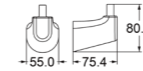

TS35

Towel Bar (24")

Zamak Bases With $\varnothing$ 14mm Stainless Steel Tube

Towel Bar (18")

Zamak Bases With $\varnothing$ 14mm Stainless Steel Tube

www.advance-hardware.com

www.advance-hardware.com

TS35

Towel Ring

Zamak Base With Stainless Steel Tube

Hook

Zamak

Paper Holder

Zamak