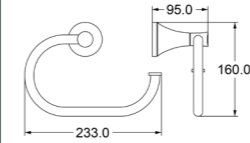

*TS5150

Towel Bar (18/24")

Zamak Bases With ϕ 12mm Stainless Steel Tube

www.advance-hardware.com

*TS5150

Towel Ring

Zamak Base With Stainless Steel Tube

Hook

Zamak

Paper Holder

Zamak Base With Stainless Steel Tube & Steel Plate

www.advance-hardware.com