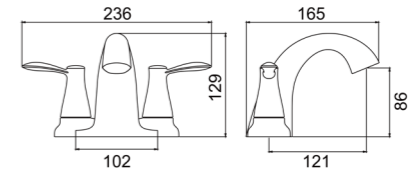

Z035
Zinc + Stainless Steel

www.advance-hardware.com

www.advance-hardware.com

Z037
Zinc

Z038
Zinc