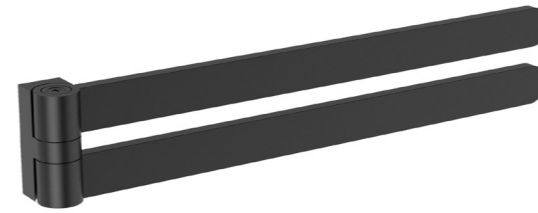

Double Towel Bar (24")

Zamak

Glass Shelf (21")

Zamak

Towel Bar (18")

Zamak

***TS30**

Swivel Towel Bar