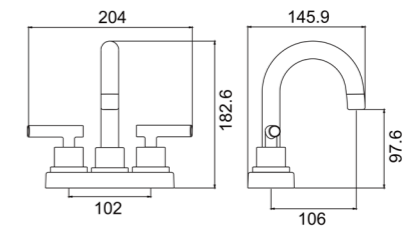

Z043
Zinc + Stainless Steel