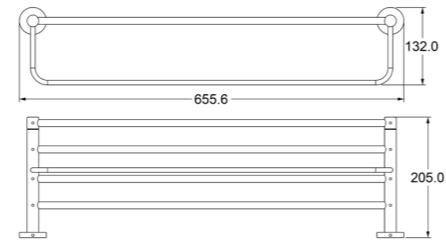

Zamak

Soap Dish / Tumbler Holder

Zamak

TS201

Bath Towel Bar (24")

Zamak Bases With ϕ 12mm stainless steel tube

Towel Bar (24")

Zamak Bases With ϕ 12mm stainless steel tube