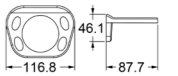

Tumbler Holder

Zamak