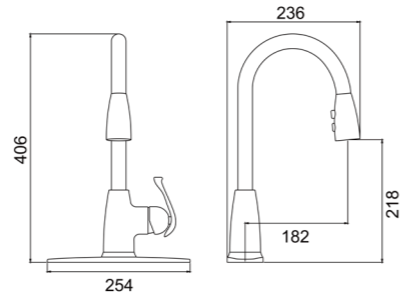

A35
Zinc Metal Alloy

www.advance-hardware.com

www.advance-hardware.com

A04
Zinc Metal Alloy

A28
Zinc Metal Alloy

A33
Zinc Metal Alloy