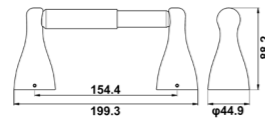

Paper Holder
Zamak