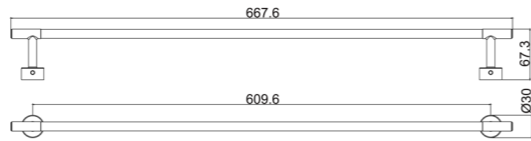

Towel Ring

Zamak

Paper Holder

Zamak

***TS93**

Towel Bar (24")

Zinc+SS201 Tube

Towel Bar (18")