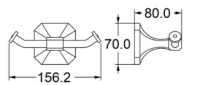

Paper Holder
Zamak Base With Steel Bar

www.advance-hardware.com

www.advance-hardware.co

***TS11**

Towel Bar (18/24")
Zamak Bases With φ19mm Stainless Steel Tube

Hook
Zamak

***TS16**

Towel Bar (18/24/30")