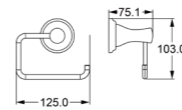

Paper Holder

Zamak