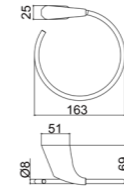

*TS94

Towel Ring

Zinc+SS201 Tube