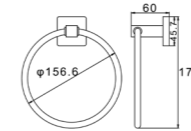

Paper Holder
Zamak

TS83

Towel Bar
Stainless Steel

Towel Ring
Stainless Steel

Hook
Stainless Steel

Paper Holder
Stainless Steel

TS73

Double Towel Bar