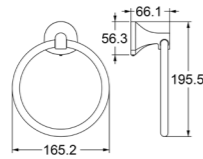

Zamak

TS202

Towel Bar (18/24")
Zamak Bases With 16x16mm Square Aluminium Tube

Towel Ring
Zamak Base With Aluminium Tube

Hook
Zamak

Paper Holder
Zamak Bases With Plastic Tube

Towel Ring
Zamak Base With Stainless Steel Tube