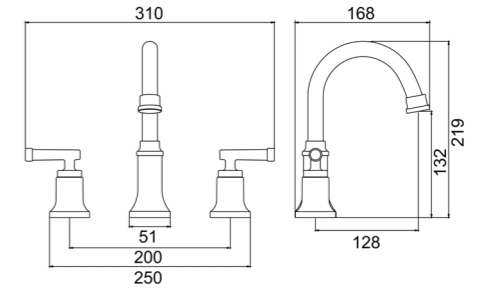

Z044
Zinc + Stainless Steel