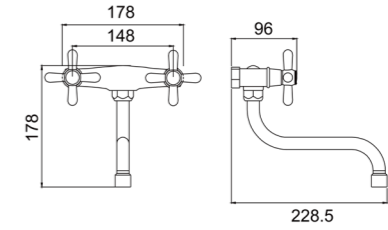

Z027
Brass

Z030
Brass

Z031
Brass

Z032
Brass