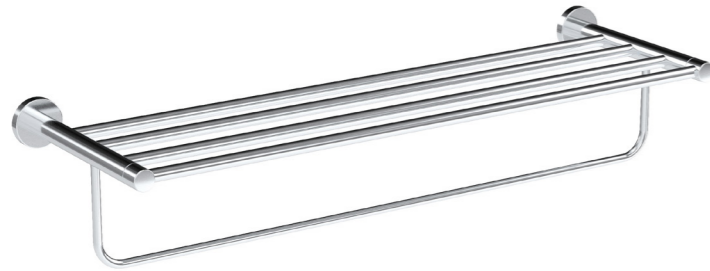

Zamak Bases With ϕ 16mm stainless steel tube

Towel Bar (24")

Zamak Bases With ϕ 16mm stainless steel tube

Towel Bar (18")

Zamak Bases With ϕ 16mm stainless steel tube

www.advance-hardware.com

www.advance-hardware.com

Zamak

Soap Dish / Tumbler Holder

Zamak

TS201

Bath Towel Bar (24")

Zamak Bases With ϕ 12mm stainless steel tube

Towel Bar (24")

Zamak Bases With ϕ 12mm stainless steel tube

Towel Bar (18")

Zamak Bases With ϕ 12mm stainless steel tube

www.advance-hardware.com

www.advance-hardware.com

TS201

Towel Ring

Zamak Base With Stainless Steel Tube

Hook

Zamak

Paper Holder

Zamak Base With Stainless Steel Tube

Soap Dish

Zamak Base With Steel Dish

Soap Dish

Zamak

Tumbler Holder