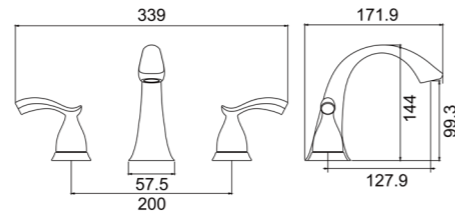

Z035
Zinc + Stainless Steel

Z036
Zinc

www.advance-hardware.com

www.advance-hardware.com

Z037
Zinc