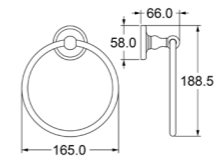

TS200

Towel Ring

Zamak Base With Brass Tube

Hook

Zamak

Hook

Zamak