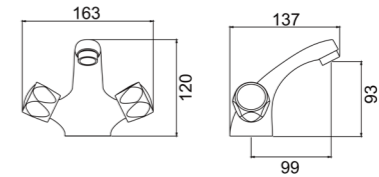

Z026
Brass

www.advance-hardware.com

www.advance-hardware.com