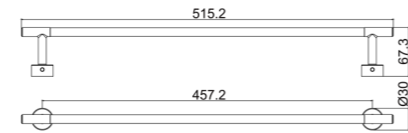

Towel Bar (18")

Zinc+SS201 Tube