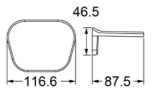

Soap Dish

Zamak