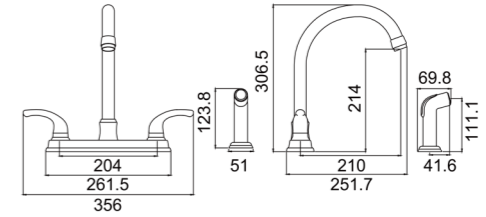

BAU16026
Aluminium

Z025
Brass