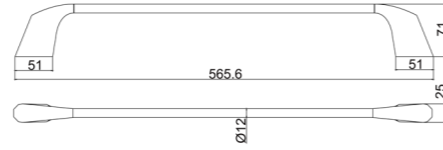

Soap Dish / Tumbler Holder

Zinc

***TS94**

Towel Bar (24")

Zinc+SS201 Tube

Towel Bar (18")

Zinc+SS201 Tube

www.advance-hardware.com