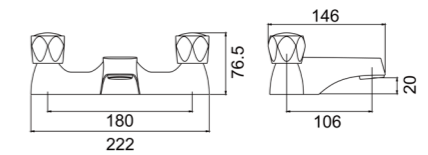

www.advance-hardware.com

www.advance-hardware.com