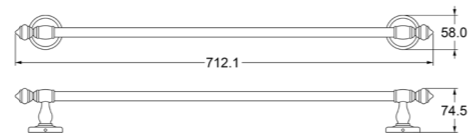

Towel Bar (18")
Zamak Bases With Aluminium Bar

www.advance-hardware.com

www.advance-hardware.com

TS101

Towel Ring
Zamak Base With Aluminium Bar

Hook
Zamak

TS200

Double Towel Bar (24")

Zamak Bases With ϕ 16mm stainless steel tube

Towel Bar (24")

Zamak Bases With ϕ 16mm stainless steel tube

Towel Bar (18")

Zamak Bases With ϕ 16mm stainless steel tube

www.advance-hardware.com

www.advance-hardware.com