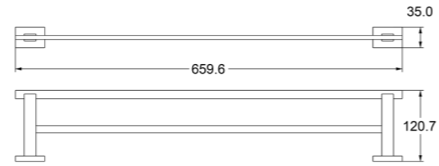

Faucets

73

Taps

80

Shower Room Handles

TS101

Double Towel Bar (24")
Zamak Bases With Aluminium Bar

Towel Bar (24")
Zamak Bases With Aluminium Bar