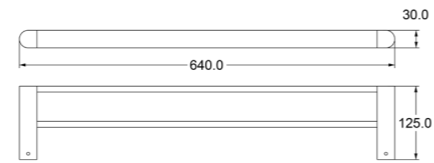

*TS30

Double Towel Bar (24")

Zamak