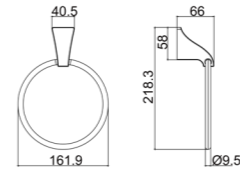

*TS95

Towel Ring

Zinc+SS201 Tube