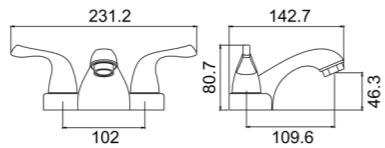

Z040
Zinc + Stainless Steel

www.advance-hardware.com

www.advance-hardware.com