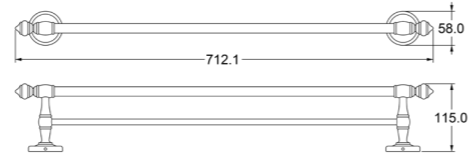

Towel Bar (18")
Zamak Bases With Aluminium Bar

www.advance-hardware.com

www.advance-hardware.com

TS101

Towel Ring
Zamak Base With Aluminium Bar

Hook
Zamak

TS200

Double Towel Bar (24")

Zamak Bases With ϕ 16mm stainless steel tube

Towel Bar (24")

Zamak Bases With ϕ 16mm stainless steel tube

Towel Bar (18")

Zamak Bases With ϕ 16mm stainless steel tube

www.advance-hardware.com

www.advance-hardware.com