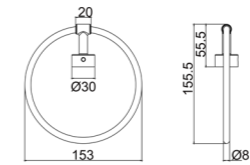

*TS93

Towel Ring

Zinc+SS201 Tube