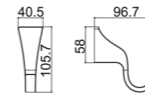

*TS95

Towel Bar (24")

Zinc+SS201 Tube

Towel Bar (18")

Zinc+SS201 Tube

www.advance-hardware.com

www.advance-hardware.com

*TS95

Towel Ring

Zinc+SS201 Tube

Hook

Zinc

Soap Dish / Tumbler Holder

Zinc