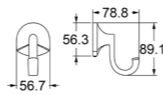

Zamak

TS202

Towel Bar (18/24")
Zamak Bases With 16x16mm Square Aluminium Tube

Towel Ring
Zamak Base With Aluminium Tube

Hook
Zamak

Paper Holder
Zamak Bases With Plastic Tube

Towel Ring
Zamak Base With Stainless Steel Tube