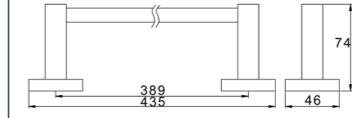

TS62

Towel Bar
Zamak

Hook
Zamak

TS83

Hook
Stainless Steel