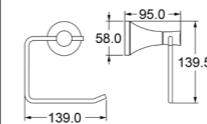

Paper Holder

Zamak Base With Stainless Steel Tube & Steel Plate

www.advance-hardware.com