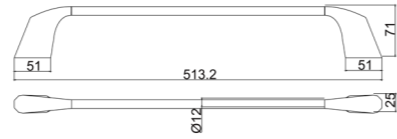

Soap Dish / Tumbler Holder

Zinc

***TS94**

Towel Bar (24")

Zinc+SS201 Tube

Towel Bar (18")

Zinc+SS201 Tube

www.advance-hardware.com