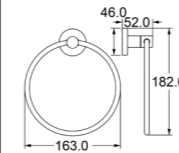

Towel Bar (18")

Zamak Bases With ϕ 12mm stainless steel tube

www.advance-hardware.com

www.advance-hardware.com

TS201

Towel Ring

Zamak Base With Stainless Steel Tube

Hook