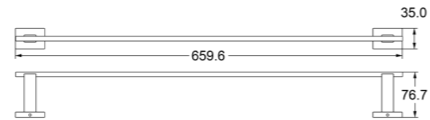

Faucets

73

Taps

80

Shower Room Handles

TS101

Double Towel Bar (24")
Zamak Bases With Aluminium Bar

Towel Bar (24")
Zamak Bases With Aluminium Bar