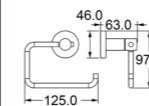

Paper Holder

Zamak Base With Stainless Steel Tube