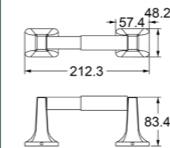

Paper Holder

Zamak Bases With Plastic Tube